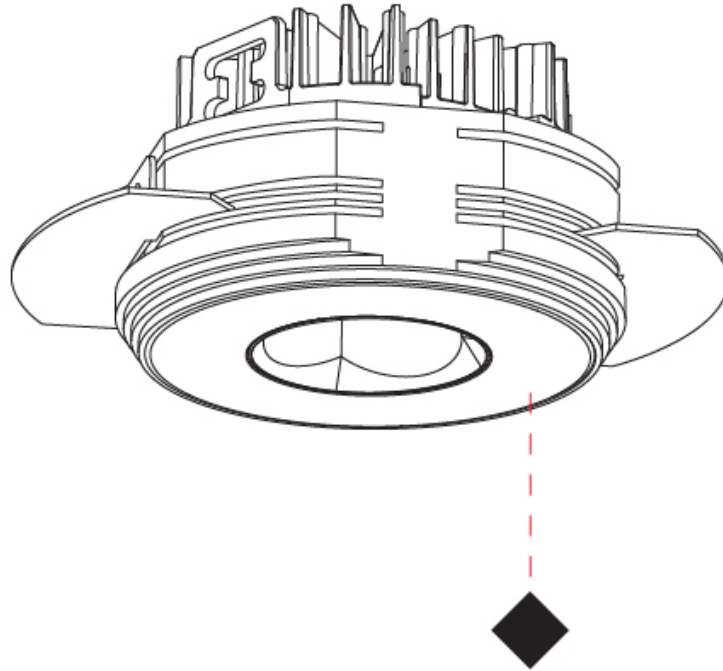

OIKO PRO ROUND FIXED TRIMLESS

A35882-

PROJECT	_____
TYPE	_____
SPECIFIER	_____
QUANTITY	_____
DATE	_____