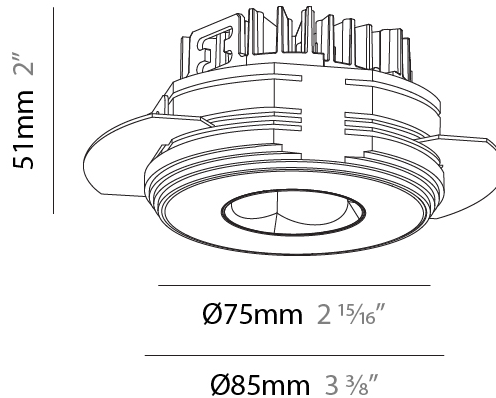

GENERAL

Series: Oiko Pro Round
Subseries: Oiko Pro Round Fixed
Brand: Prolicht
Division: Architectural
Mounting Type: Trimless
Mounting Location: Ceiling
Subcategory: Downlight

PHYSICAL

Shape: Round
Diameter (mm): 75
Diameter (in): 2 ¹⁵/₁₆
Height (mm): 51
Height (in): 2
Ceiling Thickness (mm): 10 / 12.5 / 15 / 25
Ceiling Thickness (in): 3/8 or 1/2 or 9/16 or 1
Min. Recessing Depth (mm): 55
Min. Recessing Depth (in): 2 ³/₁₆
Light Distribution: Direct
Diffuser: Lens Pack - Spread Lens / Linear Spread Lens / Honeycomb Louver
Fixture Finish: SSR / BKV / CWI / CRY / HAB / UFT / ITA / RUA / FTG / MYG / LOD / PUS / FRO / FUP / KIA / POP / BLS / SPG / MEY / GOH / GUM / CHC / COM / ABZ / JAG / OBR / MOS / ROR
Fixture Material: Aluminum Die Cast
Cut-out Measurements: 86mm / 2 11/16" Diameter

ELECTRICAL

Lamp Type: LED (Zhaga Standard)
Input Wattage (W): 14
Total Output Wattage (W): 12.7
Dimming: Dali Dimming
Driver Included: No
Driver Location: Recessed Housing
Driver Type: Constant Current - Universal (120Vac only for DALI driver)
Driver Class: Class 2
Input Voltage (V): 120 - 277
Constant Current (MA): 700

LED

Color Temperature (°K): 2700-6500 Tunable White
Max. Delivered Lumen (lm): 1240
Nominal Lumen (lm): 1460
CRI: >90 CRI
Lamp Life (hrs): 50000
Special LEDs offerings: Tunable White

OPTICAL

Reflector°: 52
Adjustability: Fixed

RATINGS AND CERTIFICATIONS

Certified By: Certified for North American Standards
IP rating: IP20