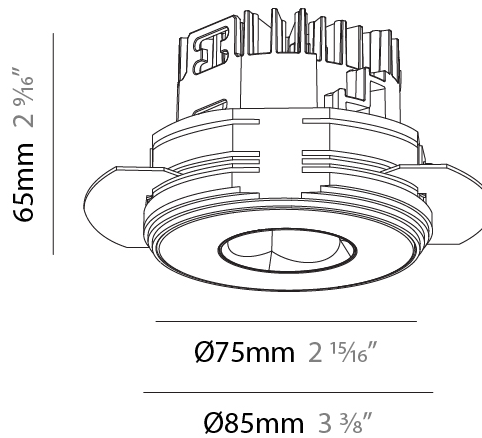

GENERAL

Series: Oiko Pro Round
Subseries: Oiko Pro Round Fixed
Brand: Prolicht
Division: Architectural
Mounting Type: Trimless
Mounting Location: Ceiling
Subcategory: Downlight

PHYSICAL

Shape: Round
Diameter (mm): 75
Diameter (in): 2 15/16
Height (mm): 65
Height (in): 2 9/16
Ceiling Thickness (mm): 10 / 12.5 / 15 / 25
Ceiling Thickness (in): 3/8 or 1/2 or 9/16 or 1
Min. Recessing Depth (mm): 70
Min. Recessing Depth (in): 2 3/4
Light Distribution: Direct
Diffuser: Lens Pack - Spread Lens / Linear Spread Lens / Honeycomb Louver
Fixture Finish: SSR / BKV / CWI / CRY / HAB / UFT / ITA / RUA / FTG / MYG / LOD / PUS / FRO / FUP / KIA / POP / BLS / SPG / MEY / GOH / GUM / CHC / COM / ABZ / JAG / OBR / MOS / ROR
Fixture Material: Aluminum Die Cast
Cut-out Measurements: 86mm / 2 11/16" Diameter

ELECTRICAL

Lamp Type: LED (Zhaga Standard)
Input Wattage (W): 14
Total Output Wattage (W): 12.7
Dimming: Dali Dimming
Driver Included: No
Driver Location: Recessed Housing
Driver Type: Constant Current - Universal (120Vac only for DALI driver)
Driver Class: Class 2
Input Voltage (V): 120 - 277
Constant Current (MA): 700

LED

Color Temperature (°K): 2700-6500 Tunable White
Max. Delivered Lumen (lm): 1129
Nominal Lumen (lm): 1460
CRI: >90 CRI
Lamp Life (hrs): 50000
Special LEDs offerings: Tunable White

OPTICAL

Reflector°: 36
Adjustability: Fixed

RATINGS AND CERTIFICATIONS

Certified By: Certified for North American Standards
IP rating: IP20