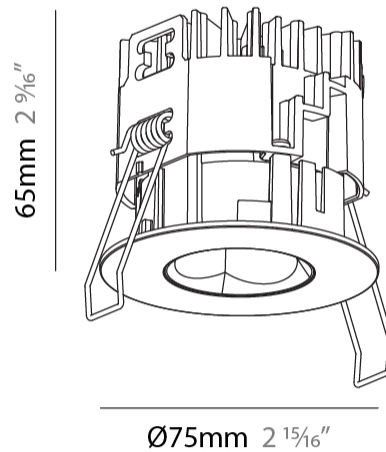

GENERAL

Series: Oiko Pro Round
Subseries: Oiko Pro Round Fixed
Brand: Prolicht
Division: Architectural
Mounting Type: Recessed
Mounting Location: Ceiling
Subcategory: Downlight

PHYSICAL

Shape: Round
Diameter (mm): 75
Diameter (in): 2 ¹⁵/₁₆
Height (mm): 65
Height (in): 2 ⁹/₁₆
Ceiling Thickness (mm): 1 - 25
Ceiling Thickness (in): 1/16 - 1 3/16
Min. Recessing Depth (mm): 70
Min. Recessing Depth (in): 2 ³/₄
Light Distribution: Direct
Diffuser: Lens Pack - Spread Lens / Linear Spread Lens / Honeycomb Louver
Fixture Finish: SSR / BKV / CWI / CRY / HAB / UFT / ITA / RUA / FTG / MYG / LOD / PUS / FRO / FUP / KIA / POP / BLS / SPG / MEY / GOH / GUM / CHC / COM / ABZ / JAG / OBR / MOS / ROR
Fixture Material: Aluminum Die Cast
Cut-out Measurements: 68mm / 2 11/16" Diameter

ELECTRICAL

Lamp Type: LED (Zhaga Standard)
Input Wattage (W): 14
Total Output Wattage (W): 12.7
Dimming: Dali Dimming
Driver Included: No
Driver Location: Recessed Housing
Driver Type: Constant Current - Universal (120Vac only for DALI driver)
Driver Class: Class 2
Input Voltage (V): 120 - 277
Constant Current (MA): 700

LED

Color Temperature (°K): 2700-6500 Tunable White
Max. Delivered Lumen (lm): 1129
Nominal Lumen (lm): 1460
CRI: >93 CRI
Lamp Life (hrs): 50000
Special LEDs offerings: Tunable White

OPTICAL

Reflector°: 36
Adjustability: Fixed

RATINGS AND CERTIFICATIONS

Certified By: Certified for North American Standards
IP rating: IP20