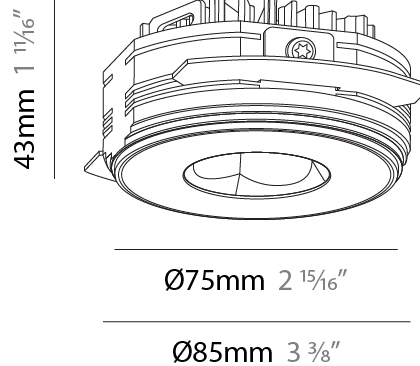

GENERAL

Series: Oiko Pro Round
Subseries: Oiko Pro Round Fixed
Brand: Prolicht
Division: Architectural
Mounting Type: Trimless
Mounting Location: Ceiling
Subcategory: Downlight

PHYSICAL

Shape: Round
Diameter (mm): 75
Diameter (in): 2 ¹⁵/₁₆
Height (mm): 43
Height (in): 1 ¹¹/₁₆
Ceiling Thickness (mm): 10 / 12.5 / 15 / 25
Ceiling Thickness (in): 3/8 or 1/2 or 9/16 or 1
Min. Recessing Depth (mm): 50
Min. Recessing Depth (in): 1 ¹⁵/₁₆
Light Distribution: Direct
Diffuser: Lens Pack - Spread Lens / Linear Spread Lens / Honeycomb Louver
Fixture Finish: SSR / BKV / CWI / CRY / HAB / UFT / ITA / RUA / FTG / MYG / LOD / PUS / FRO / FUP / KIA / POP / BLS / SPG / MEY / GOH / GUM / CHC / COM / ABZ / JAG / OBR / MOS / ROR
Fixture Material: Aluminum Die Cast
Cut-out Measurements: 86mm / 2 11/16" Diameter

ELECTRICAL

Lamp Type: LED (Zhaga Standard)
Input Wattage (W): 14
Total Output Wattage (W): 12.7
Dimming: Dali Dimming
Driver Included: No
Driver Location: Recessed Housing
Driver Type: Constant Current - Universal (120Vac only for DALI driver)
Driver Class: Class 2
Input Voltage (V): 120 - 277
Constant Current (MA): 700

LED

Color Temperature (°K): 2700-6500 Tunable White
Max. Delivered Lumen (lm): 1381
Nominal Lumen (lm): 1460
CRI: >90 CRI
Lamp Life (hrs): 50000
Special LEDs offerings: Tunable White

OPTICAL

Reflector°: 62
Adjustability: Fixed

RATINGS AND CERTIFICATIONS

Certified By: Certified for North American Standards
IP rating: IP20