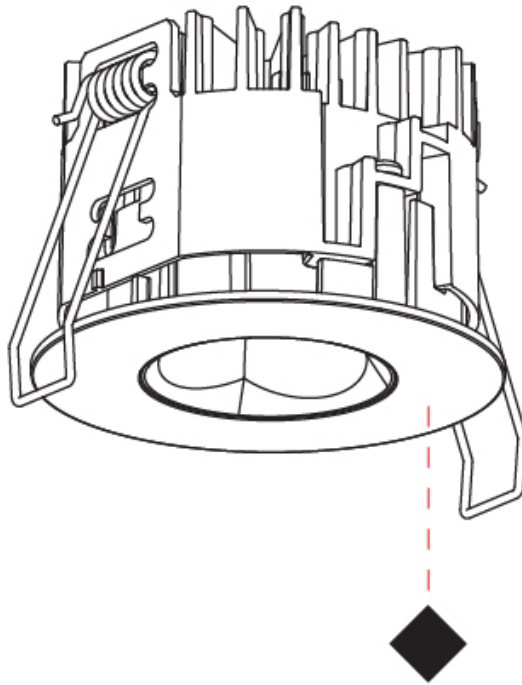

OIKO PRO ROUND FIXED RECESSED

A35872-

PROJECT

TYPE

SPECIFIER

QUANTITY

DATE

A