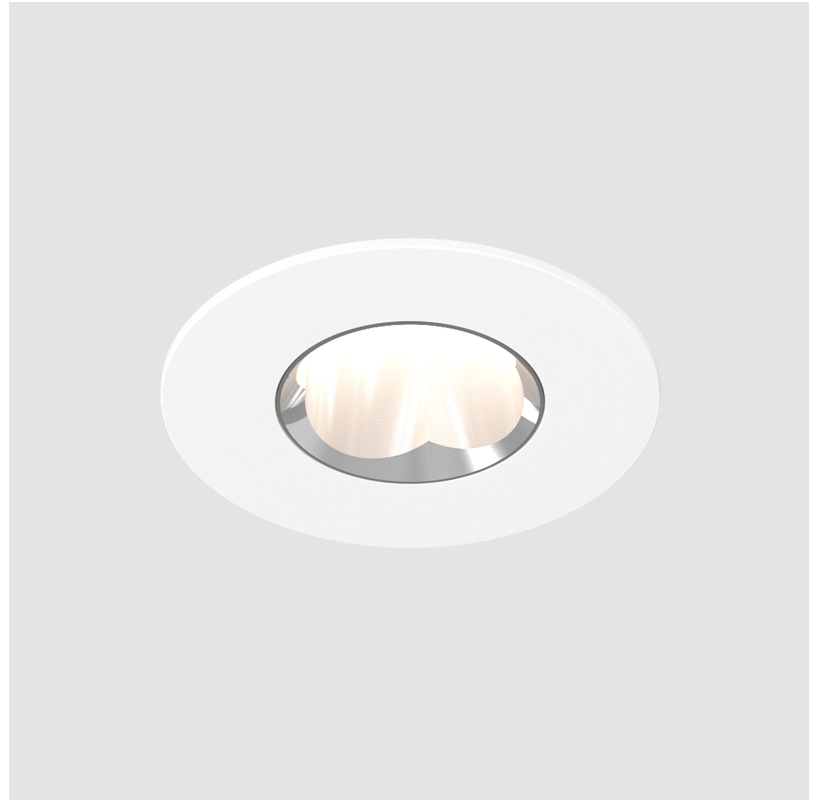

GENERAL

Series: Oiko Pro Round
Subseries: Oiko Pro Round Fixed
Brand: Prolicht
Division: Architectural
Mounting Type: Recessed
Mounting Location: Ceiling
Subcategory: Downlight

PHYSICAL

Shape: Round
Diameter (mm): 75
Diameter (in): 2 ¹⁵/₁₆
Height (mm): 65
Height (in): 2 ⁹/₁₆
Ceiling Thickness (mm): 1 - 25
Ceiling Thickness (in): 1/16 - 1 3/16
Min. Recessing Depth (mm): 70
Min. Recessing Depth (in): 2 ³/₄
Light Distribution: Direct
Diffuser: Lens Pack - Spread Lens / Linear Spread Lens / Honeycomb Louver
Fixture Finish: SSR / BKV / CWI / CRY / HAB / UFT / ITA / RUA / FTG / MYG / LOD / PUS / FRO / FUP / KIA / POP / BLS / SPG / MEY / GOH / GUM / CHC / COM / ABZ / JAG / OBR / MOS / ROR
Fixture Material: Aluminum Die Cast
Cut-out Measurements: 68mm / 2 11/16" Diameter

ELECTRICAL

Lamp Type: LED (Zhaga Standard)
Input Wattage (W): 14
Total Output Wattage (W): 12.7
Dimming: Dali Dimming
Driver Included: No
Driver Location: Recessed Housing
Driver Type: Constant Current - Universal (120Vac only for DALI driver)
Driver Class: Class 2
Input Voltage (V): 120 - 277
Constant Current (MA): 700

LED

Color Temperature (°K): 2700-6500 Tunable White
Max. Delivered Lumen (lm): 1129
Nominal Lumen (lm): 1460
CRI: >93 CRI
Lamp Life (hrs): 50000
Special LEDs offerings: Tunable White

OPTICAL

Reflector°: 36
Adjustability: Fixed

RATINGS AND CERTIFICATIONS

Certified By: Certified for North American Standards
IP rating: IP20